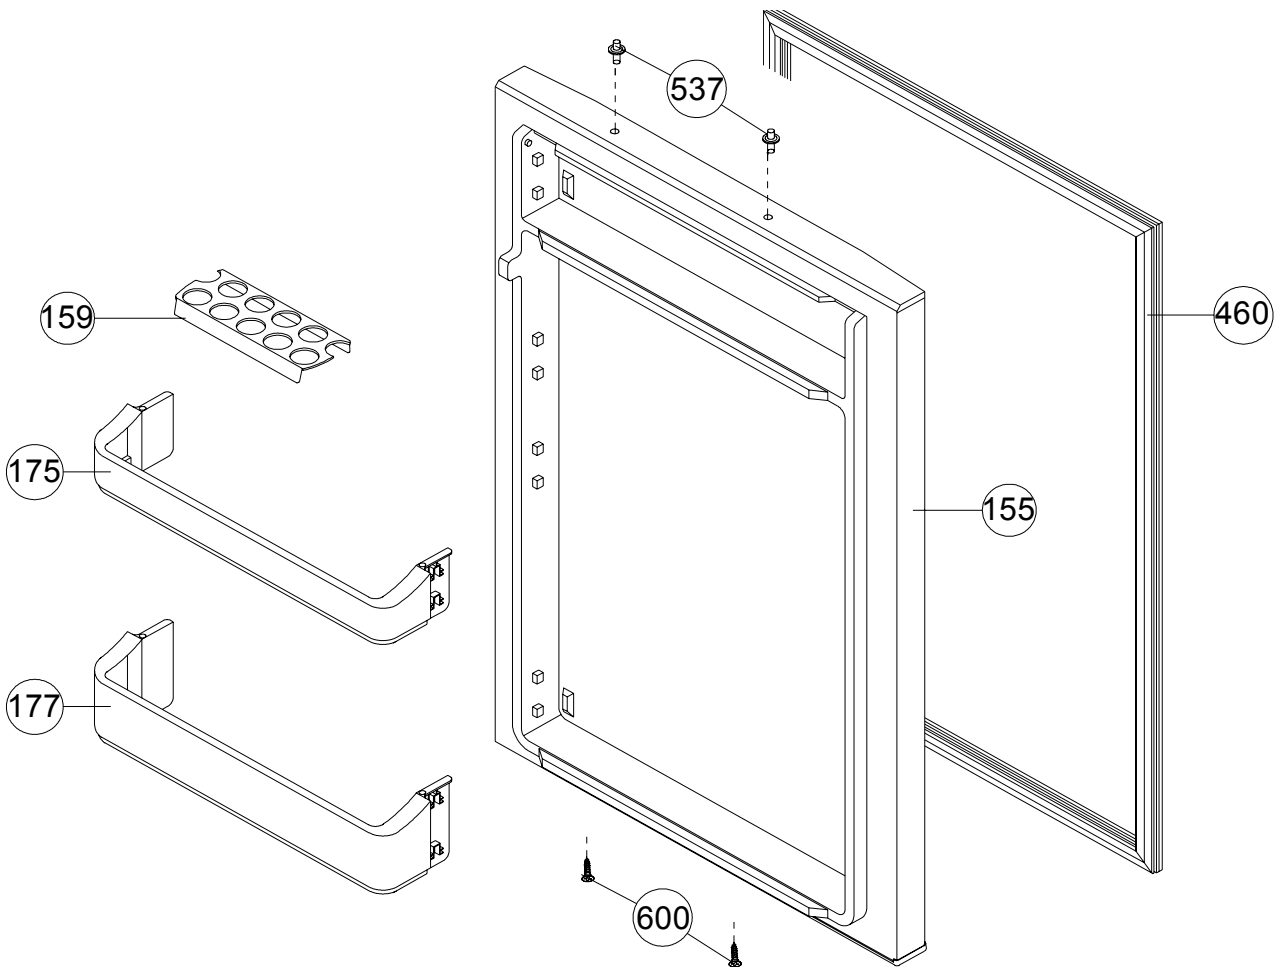

	<b>VESTEL LARDER</b>	<b>CUSTOMER SUPPORT</b>
	<b>INTERIOR PARTS LIST</b>	

POSITION NUMBER	PART NAME
1	ASSY URT CAB/1700 ANK
11	MIDDLE HINGE SCREW CAP (SMALL)
12	MIDDLE HINGE SCREW CAP (BIG)
13	DOOR SWITCH
14	TUNNEL DRAIN PLUG
23	LAMP HOLDER E-14
24	HEAT REFLECTOR FOIL
25	SCREW PLS KA 40*13(INOX-S.UÇ)SUS 430
27	THERMOSTAT
28	LAMP COVER
29	THERMOSTAT KNOB
35	WIRING HARNESS/THERMOSTAT/1700
37	R GLASS SHELF/1700
41	CRISPER/1700 ANK
103	SEALING/1700
111	LAMP BOX GR/1700
112	LAMP BOX/1700
205	SCREW 4.8*13 DIN7981 TYSB W.O. WASHER
476	DOD PACKAGE GR/1700 ANK
477	TOP-HINGE REINFORCEMENT/1700
480	SCREW 4*17 YHB
481	SIDE COVER SEALING/1700 ANK
488	THERMOSTAT SHEET/1700
506	DOD HANG COVER/1700 ANK
507	DOD DOOR HANG/1700 ANK
508	DOD DOOR BOTTOM FIXING/1400 ANK
509	TOP HINGE DOD/1400 ANK
510	SCREW M5*14 YHB TAPTITE
511	BOTTOM HINGE DOD/1400 ANK
584	GRILL THERMOSTAT GR/1700
585	GRILL THERMOSTAT BOX/1700
586	GRILL COVER/1700
601	R GLASS SHELF TRIM-FRONT/1700
602	R GLASS SHELF TRIM-BACK/1700
603	CRISPER GLASS SHELF(W. FRAME)/1700
1047	TEMPERATURE LIMITOR
1054	LAMP

**ABBREVIATIONS :**

ASSY : ASSEMBLY  
URT : URETHANE  
CAB : CABINET

	<b>VESTEL LARDER</b>	<b>CUSTOMER SUPPORT</b>
	<b>DOOR ASSY. PARTS LIST</b>	

POSITION NUMBER	PART NAME
155	DOOR ASSY/1700 ANK DOD CAP
156	EGG HOLDER(INSIDE)345
175	CHEESE/BUTTER SHELF SRGF/345
177	BOTTLE SHELF/345
460	GASKET/1700 ANK
537	SCREW GR/ ANK-DOD
600	SCREW M5*14 TYSB